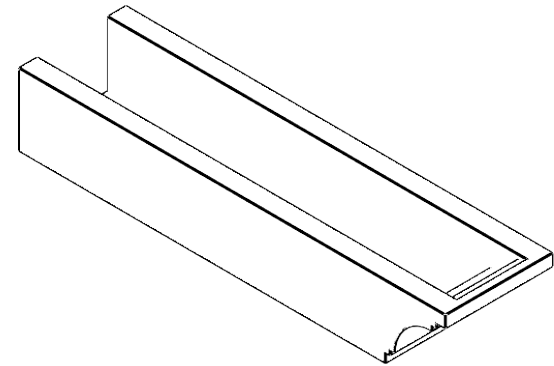

# ITEM NUMBER: RFTURO060X04000X24000X004PEC00RCPR

6"W X 4"H X 24"L TIMBERTHANE ROUGH CEDAR PESCADERO FAUX WOOD OPEN RAFTER TAIL, 4"L END, PRIMED TAN

**SIDE PROFILE**

**FRONT PROFILE**

**ISOMETRIC**

GENERATED DATE : 03/02/2023

EKENA MILLWORK  
2300 WEST MAIN ST.  
CLARKSVILLE, TX 75426  
TOLL FREE: 866-607-0453  
WWW.EKENAMILLWORK.COM

**NOTES**

1. INSTALLATION TO BE COMPLETED IN ACCORDANCE WITH MANUFACTURER'S SPECIFICATIONS.
2. DRAWING MAY NOT BE TO SCALE
3. THIS DRAWING IS INTENDED FOR DESIGN AND PLANNING PURPOSES ONLY.
4. ALL INFORMATION CONTAINED HEREIN WAS CURRENT AT THE TIME OF DEVELOPMENT BUT MUST BE REVIEWED AND APPROVED BY THE PRODUCT MANUFACTURER TO BE CONSIDERED ACCURATE.
5. TIMBERTHANE ARCHITECTURAL PRODUCTS ARE MADE FROM HIGH DENSITY URETHANE AND COME FACTORY PRIMED